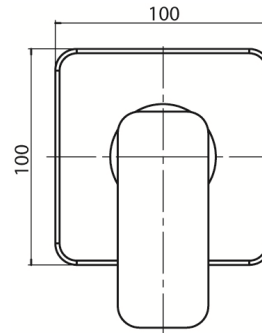

## Concealed shower mixer

Code	Cartridge	Flow class	Connection	EAN13
2456560	cartridge $\Phi$ 35 low	B	G1/2	5902273544760

**Product usage:**

For use in with cold and hot water systems in buildings

**Type:**