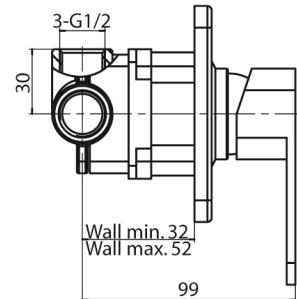

## Concealed shower mixer

Code	Cartridge	Flow class	Connection	EAN13
2456560	cartridge $\Phi$ 35 low	B	G1/2	5902273544760

**Product usage:**

For use in with cold and hot water systems in buildings

**Type:**