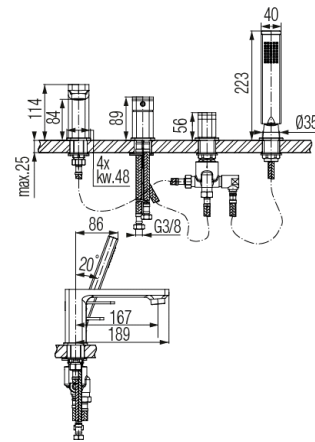

Series Loft White

4-hole bath mixer with accesories

Code	Cartridge	Flow class	Hoses	EAN13
2456550	cartridge Φ 35 low	B/Z	G3/8	5902273544784

Product usage:

For use in with cold and hot water systems in buildings

Type:

Bath mixers

Guarantee:

25-year

Technical data/Operating parameters:

Recommended working pressure: 0,1-0,5 MPa,
Max temperature: 90°C

Used materials:

brass