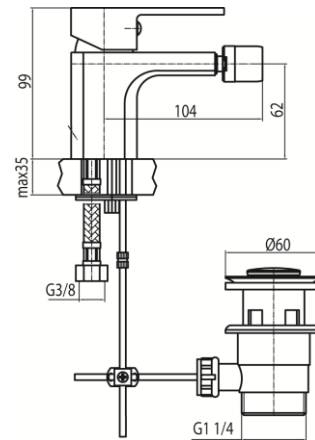

**Series Loft White**

Bidet mixer with manual pop-up drain

Code	Cartridge	Flow class	Hoses	EAN13
2456540	cartridge $\Phi$ 35 high	Z	G3/8	5902273544722

**Product usage:**

For use in with cold and hot water systems in buildings

**Type:**

Bidet mixers

**Guarantee:**

25-year

**Technical data/Operating parameters:**Recommended working pressure: 0,1-0,5 MPa,  
Max temperature: 90°C**Used materials:**

brass

**Finish:**

white