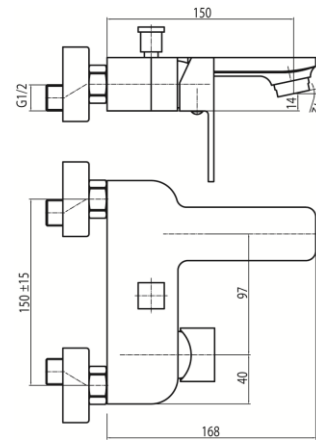

Series Loft White

Wall mounted bath mixer (without accessories)

Code	Cartridge	Flow class	Connection	EAN13
2456520	cartridge $\Phi 35$ low	B/B	G1/2	5902273544685

Product usage:

For use in with cold and hot water systems in buildings

Type:

Bath mixers

Technical data/Operating parameters:Recommended working pressure: 0,1-0,5 MPa,
Max temperature: 90°C**Guarantee:**

25-year

Used materials:

brass

Finish:

white