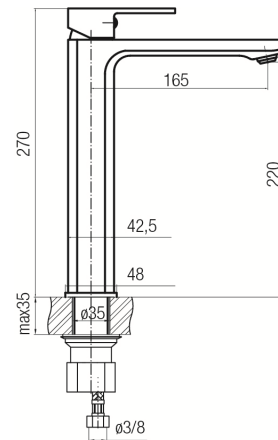

Series Loft White

Washbasin high mixer

| Code | Cartridge | Flow class | Hoses | EAN13 |
|---------|--------------------------|------------|-------|---------------|
| 2456510 | cartridge Φ 35 high | Z | G3/8 | 5902273544661 |

Product usage:

For use in with cold and hot water systems in buildings

Type:

Washbasin mixers

Guarantee:

25-year

Technical data/Operating parameters:

Recommended working pressure: 0,1-0,5 MPa,
Max temperature: 90°C