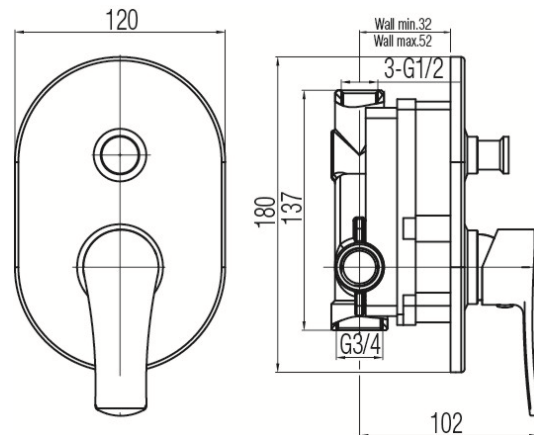

**Series Lori**

Concealed bathtub and shower mixer tap

Code	Cartridge	Flow class	Connection	EAN13
2456260	cartridge $\Phi 35$ low	B/B	G1/2xG3/4	5902273542629

**Product usage:**

For use in with cold and hot water systems in buildings

**Type:**

Shower mixers

**Guarantee:**

25-year

**Technical data/Operating parameters:**Recommended working pressure: 0,1-0,5 MPa,  
Max temperature: 90°C**Used materials:**

brass

**Finish:**

chrome