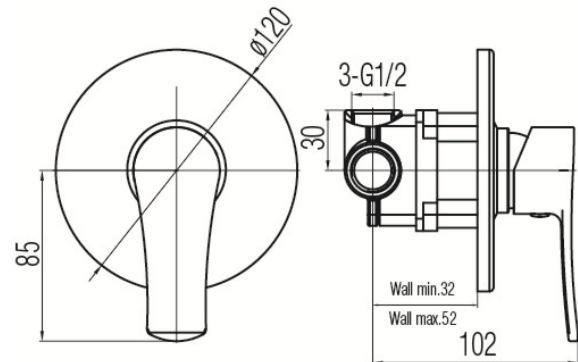

## Concealed shower mixer

Code	Cartridge	Flow class	Connection	EAN13
2456250	cartridge $\Phi$ 35 low	B	G1/2	5902273542100

**Product usage:**

For use in with cold and hot water systems in buildings

**Type:**