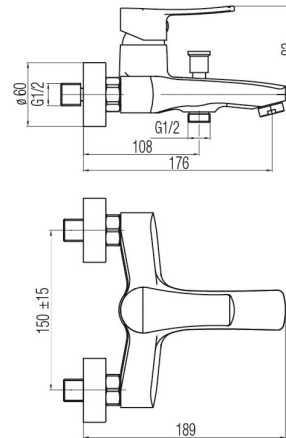

Series Lori

Wall mounted bath mixer (without accessories)

Code	Cartridge	Flow class	Connection	EAN13
2456210	cartridge Φ 35 low	B/B	G1/2	5902273536321

Product usage:

For use in with cold and hot water systems in buildings

Type:

Bath mixers

Technical data/Operating parameters:Recommended working pressure: 0,1-0,5 MPa,
Max temperature: 90°C**Guarantee:**

25-year

Used materials:

brass

Finish:

chrome