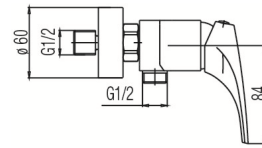

Series Sigma

Wall mounted shower mixer (without accessories)

Code	Cartridge	Flow class	Connection	EAN13
2456120	cartridge $\Phi 35$ low	B	G1/2	5902273535270

Product usage:

For use in with cold and hot water systems in buildings

Type:

Shower mixers

Technical data/Operating parameters:Recommended working pressure: 0,1-0,5 MPa,
Max temperature: 90°C**Guarantee:**

25-year

Used materials:

brass

Finish:

chrome