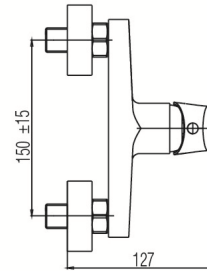

Series Sigma

Wall mounted shower mixer (without accessories)

Code	Cartridge	Flow class	Connection	EAN13
2456120	cartridge $\Phi 35$ low	B	G1/2	5902273535270

Product usage:

For use in with cold and hot water systems in buildings

Type:

Shower mixers

Technical data/Operating parameters:Recommended working pressure: 0,1-0,5 MPa,
Max temperature: 90°C**Guarantee:**

25-year

Used materials:

brass

Finish:

chrome