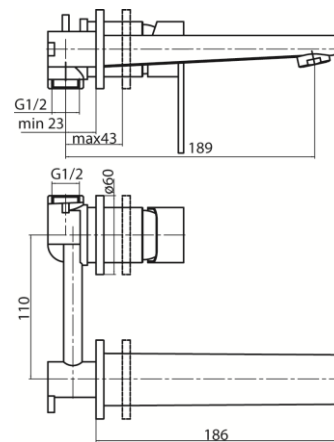

Series Loft Black

Concealed wall-mounted basin mixer with spout

Code	Cartridge	Flow class	Connection	EAN13
2455980	cartridge Φ 35 low	A	G1/2	5902273550235

Product usage:

For use in with cold and hot water systems in buildings

Type:

Washbasin mixers

Guarantee:

25-year

Technical data/Operating parameters:Recommended working pressure: 0,1-0,5 MPa,
Max temperature: 90°C**Used materials:**

brass

Finish:

matt black