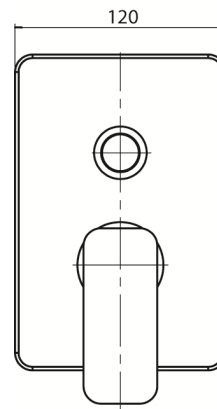

Series Loft Black

Concealed bathtub and shower mixer tap

Code	Cartridge	Flow class	Connection	EAN13
2455970	cartridge Φ 35 low	B/B	G1/2xG3/4	5902273544739

Product usage:

For use in with cold and hot water systems in buildings

Type:

Shower mixers

Guarantee:

25-year

Technical data/Operating parameters:Recommended working pressure: 0,1-0,5 MPa,
Max temperature: 90°C**Used materials:**

brass

Finish:

matt black