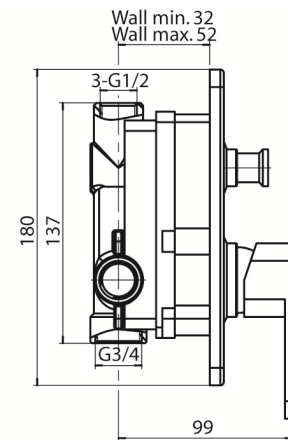

Series Loft Black

Concealed bathtub and shower mixer tap

Code	Cartridge	Flow class	Connection	EAN13
2455970	cartridge Φ 35 low	B/B	G1/2xG3/4	5902273544739

Product usage:

For use in with cold and hot water systems in buildings

Type:

Shower mixers

Guarantee:

25-year

Technical data/Operating parameters:Recommended working pressure: 0,1-0,5 MPa,
Max temperature: 90°C**Used materials:**

brass

Finish:

matt black