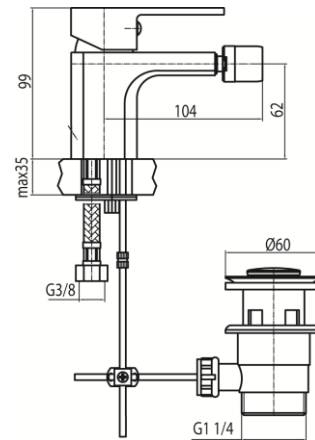

Series Loft Black

Bidet mixer with manual pop-up drain

Code	Cartridge	Flow class	Hoses	EAN13
2455940	cartridge Φ 35 high	Z	G3/8	5902273544715

Product usage:

For use in with cold and hot water systems in buildings

Type:

Bidet mixers

Guarantee:

25-year

Technical data/Operating parameters:Recommended working pressure: 0,1-0,5 MPa,
Max temperature: 90°C**Used materials:**

brass

Finish:

matt black