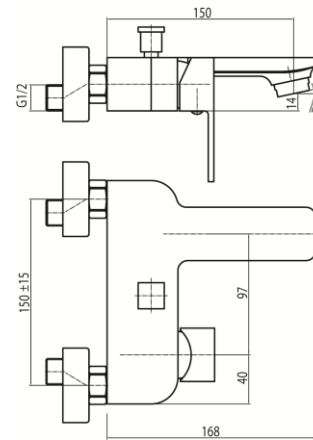

Series Loft Black

Wall mounted bath mixer (without accessories)

| Code | Cartridge | Flow class | Connection | EAN13 |
|---------|-------------------------|------------|------------|---------------|
| 2455920 | cartridge $\Phi 35$ low | B/B | G1/2 | 5902273544678 |

Product usage:

For use in with cold and hot water systems in buildings

Type:

Bath mixers

Guarantee:

25-year

Technical data/Operating parameters:Recommended working pressure: 0,1-0,5 MPa,
Max temperature: 90°C**Used materials:**