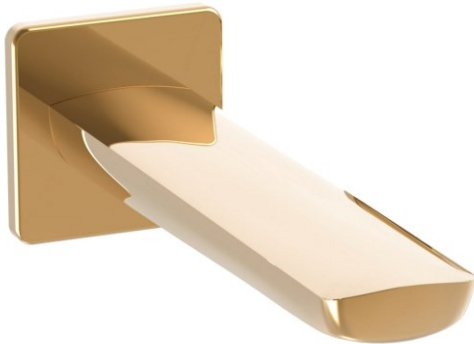

Series Kvadro Gold

Wall-mounted bathtub spout

Code	EAN13
2455890	5902273550273

Product usage:

For use in with cold and hot water systems in buildings

Type:

Spouts

Guarantee:

2-year

Technical data/Operating parameters:

Recommended working pressure: 0,1-0,5 MPa,
Max temperature: 90°C

Used materials:

brass

Finish:

Gold PVD