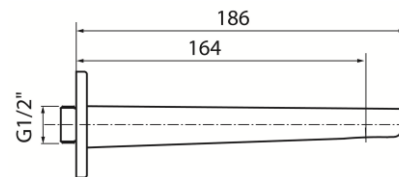

Series Kvadro Gold

Wall-mounted bathtub spout

Code	EAN13
2455890	5902273550273

Product usage:

For use in with cold and hot water systems in buildings

Type:

Spouts

Guarantee:

2-year

Technical data/Operating parameters:

Recommended working pressure: 0,1-0,5 MPa,
Max temperature: 90°C

Used materials:

brass

Finish:

Gold PVD