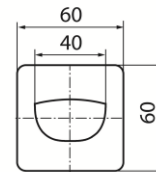

Series Kvadro Gold

Wall-mounted bathtub spout

Code	EAN13
2455890	5902273550273

Product usage:

For use in with cold and hot water systems in buildings

Type:

Spouts

Guarantee: