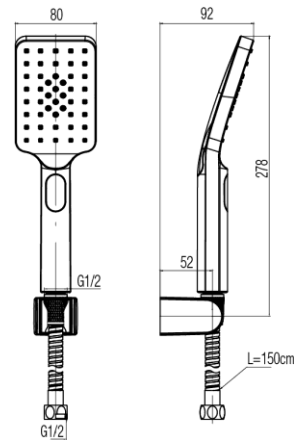

Series Loft Gold

Shower set

Code	Flow class	EAN13
2455850	Z	5902273539360

Product usage:

For use in with cold and hot water systems in buildings

Type:

Shower sets

Guarantee:

2-year

Technical data/Operating parameters:

Max pressure: 0,5 MPa,
Max temperature: 70°C

Used materials:

handshower, wall bracket: ABS copolymer,
hose: braid - stainless steel, nuts - brass

Finish:

gold