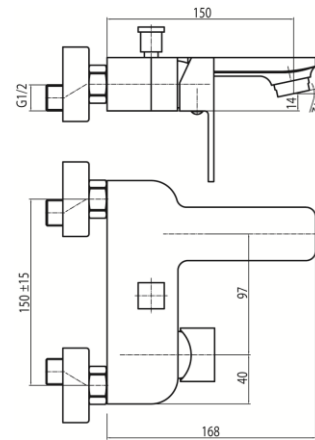

**Series Loft Gold**

Wall mounted bath mixer (without accessories)

Code	Cartridge	Flow class	Connection	EAN13
2455810	cartridge $\Phi$ 35 low	B/B	G1/2	5902273536857

**Product usage:**

For use in with cold and hot water systems in buildings

**Type:**

Bath mixers

**Technical data/Operating parameters:**Recommended working pressure: 0,1-0,5 MPa,  
Max temperature: 90°C**Guarantee:**

25-year

**Used materials:**

brass

**Finish:**

chrome