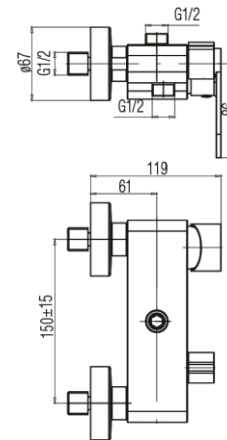

**Series Tube**

Wall mounted shower mixer (without accessories) with the upper outlet

Code	Cartridge	Flow class	Connection	EAN13
2455720	cartridge $\Phi 35$ low	A/A	G1/2	5902273542698

**Product usage:**

For use in with cold and hot water systems in buildings

**Type:**

Shower mixers

**Guarantee:**

25-year

**Technical data/Operating parameters:**

Recommended working pressure: 0,1-0,5 MPa,  
Max temperature: 90°C

**Used materials:**

brass