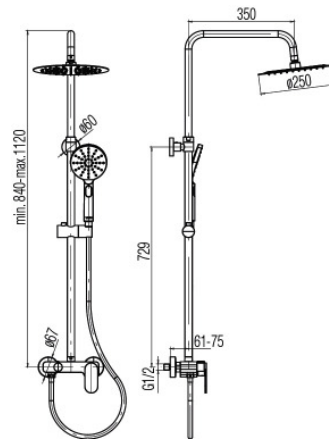

**Series Tube**

Shower column with shower head and 3-functional shower handset

Code	EAN13
2455700	5902273536345

**Product usage:**

For use in with cold and hot water systems in buildings

**Type:**

Shower sets

**Guarantee:**

5-year

**Technical data/Operating parameters:**

Max pressure: 0,5 MPa,  
Max temperature: 70°C

**Used materials:**

brass, ABS copolymer

**Finish:**

chrome