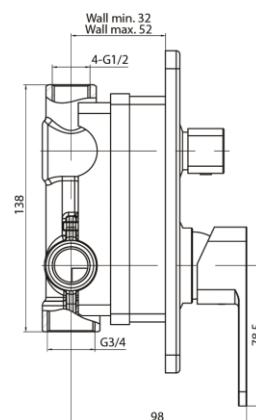

**Series Loft Gold**

Concealed bathtub and shower mixer tap with 3-function Diverter

Kod	Element sterujący	Klasa przepływu	Przylącze	EAN13
2455560	mieszacz $\Phi 35$ niski	B/B/B	G1/2xG3/4	5902273550259

**Product usage:**

For use in with cold and hot water systems in buildings

**Type:**

Shower mixers

**Guarantee:**

25-year

**Technical data/Operating parameters:**Recommended working pressure: 0,1-0,5 MPa,  
Max temperature: 90°C**Used materials:**