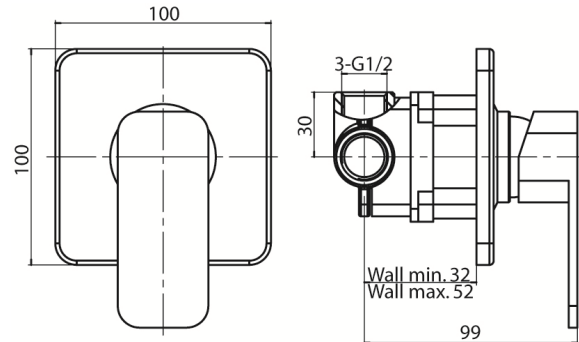

Series Loft Gold

Concealed shower mixer

Code	Cartridge	Flow class	Connection	EAN13
2455540	cartridge Φ 35 low	B	G1/2	5902273550242

Product usage:

For use in with cold and hot water systems in buildings

Type:

Shower mixers

Guarantee:

25-year

Technical data/Operating parameters:

Recommended working pressure: 0,1-0,5 MPa,
Max temperature: 90°C

Used materials:

brass

Finish: