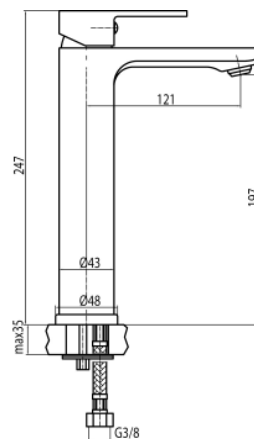

Series Loft

Washbasin mixer with rotating spout

Code	Cartridge	Flow class	Hoses	EAN13
2454920	cartridge Φ 35 high	Z	G3/8	5907451969984
2454921	cartridge Φ 35 high	Z	G1/2	5907451977156

Product usage:

For use in with cold and hot water systems in buildings

Type:

Washbasin mixers

Technical data/Operating parameters:Recommended working pressure: 0,1-0,5 MPa,
Max temperature: 90°C**Guarantee:**

25-year

Used materials:

brass

Finish:

chrome