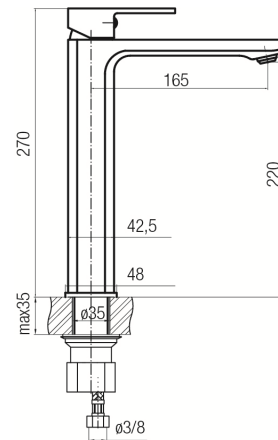

Series Loft

Washbasin high mixer

| Code | Cartridge | Flow class | Hoses | EAN13 |
|---------|--------------------------|------------|-------|---------------|
| 2454730 | cartridge Φ 35 high | Z | G3/8 | 5902273544067 |

Product usage:

For use in with cold and hot water systems in buildings

Type:

Washbasin mixers

Guarantee:

25-year

Technical data/Operating parameters:

Recommended working pressure: 0,1-0,5 MPa,
Max temperature: 90°C