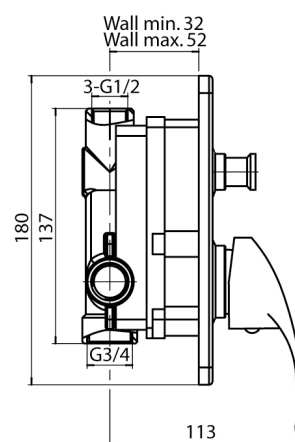

Series Angelo

Concealed bathtub and shower mixer tap

Code	Cartridge	Flow class	Connection	EAN13
2453280	cartridge Φ 35 low	B/B	G1/2xG3/4	5907451970966

Product usage:

For use in with cold and hot water systems in buildings

Type:

Shower mixers

Guarantee:

25-year

Technical data/Operating parameters:Recommended working pressure: 0,1-0,5 MPa,
Max temperature: 90°C**Used materials:**

brass

Finish:

chrome