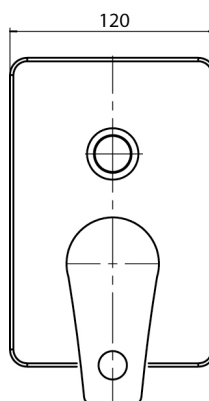

Series Angelo

Concealed bathtub and shower mixer tap

Code	Cartridge	Flow class	Connection	EAN13
2453280	cartridge Φ 35 low	B/B	G1/2xG3/4	5907451970966

Product usage:

For use in with cold and hot water systems in buildings

Type:

Shower mixers

Guarantee:

25-year

Technical data/Operating parameters:Recommended working pressure: 0,1-0,5 MPa,
Max temperature: 90°C**Used materials:**

brass

Finish:

chrome