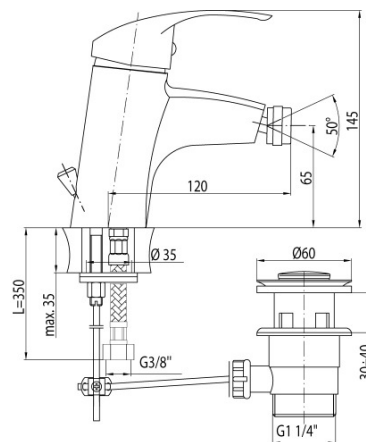

Series Angelo

Bidet mixer with manual pop-up drain

Code	Cartridge	Flow class	Hoses	EAN13
2453050	cartridge Φ 40 low	S	G3/8	5907451948965
2453350	cartridge Φ 40 low	S	G1/2	5907451955727

Product usage:

For use in with cold and hot water systems in buildings

Type:

Bidet mixers

Guarantee:

25-year

Technical data/Operating parameters:Recommended working pressure: 0,1-0,5 MPa,
Max temperature: 90°C**Used materials:**

brass

Finish:

chrome