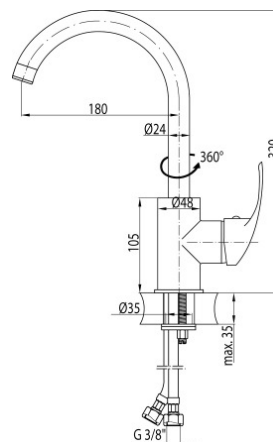

Series Angelo

Standing kitchen mixer with side lever

Code	Cartridge	Flow class	Hoses	EAN13
2453030	cartridge Ø40 high	A	G3/8	5907451949948
2453330	cartridge Ø40 high	A	G1/2	5907451955703

Product usage:

For use in with cold and hot water systems in buildings

Type:

Kitchen mixer

Guarantee:

25-year

Technical data/Operating parameters:Recommended working pressure: 0,1-0,5 MPa,
Max temperature: 90°C**Used materials:**

brass

Finish:

chrome