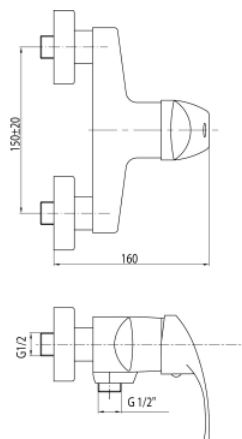

Series Angelo

Wall mounted shower mixer

Code	Cartridge	Flow class	Connection	EAN13
2453020	cartridge Φ 40 low	B	G1/2	5907451948989

Product usage:

For use in with cold and hot water systems in buildings

Type:

Shower mixers

Guarantee:

25-year

Technical data/Operating parameters:Recommended working pressure: 0,1-0,5 MPa,
Max temperature: 90°C**Used materials:**

brass

Finish:

chrome