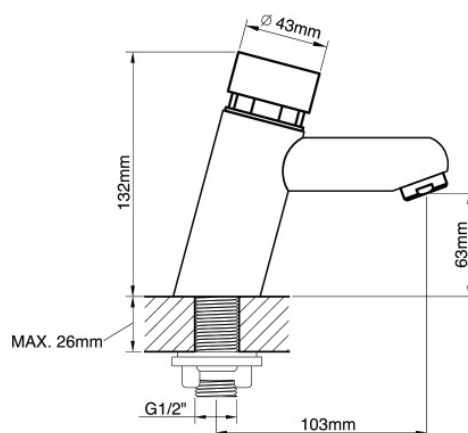

## Series Timepress

Time flow shut off tap

Code	Cartridge	Flow class	Hoses	EAN13
2452900	special head	A	G1/2	5907451965719

**Product usage:**

For use in with cold and hot water systems in buildings

**Type:**

Washbasin mixers

**Guarantee:**

25-year

**Technical data/Operating parameters:**

Max pressure: 1,0 MPa,  
Max temperature: 90°C

**Used materials:**

brass

**Finish:**