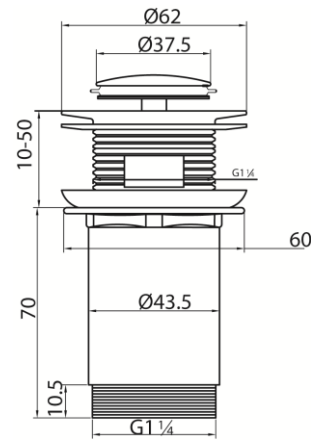

Series Star

Waste click-clack plug for washbasins with overflow

Code	Dimensions	EAN13
2452510	G5/4	5902273543855

Product usage:

For use in sinks and bidets connected to the gravity sewer systems in the building

Type:

Drain plugs

Guarantee:

2-year

Technical data/Operating parameters:

Connection size: G5/4

Used materials:

brass