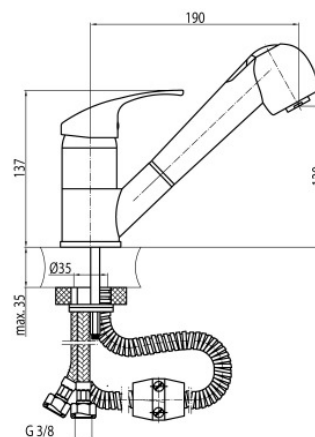

### Standing kitchen mixer with pull-out spray

Code	Cartridge	Flow class	Hoses	EAN13
2450960	cartridge $\Phi$ 40 low	A	G3/8	5907451965580
2450963	cartridge $\Phi$ 40 low	A	G1/2	5907451984680