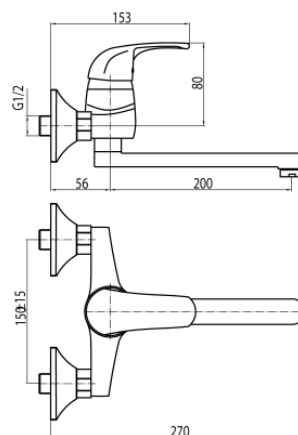

Series Logic

Wall mounted kitchen mixer

Code	Cartridge	Flow class	Connection	EAN13
2450940	cartridge Φ 40 low	A	G1/2	5907451965603

Product usage:

For use in with cold and hot water systems in buildings

Type: