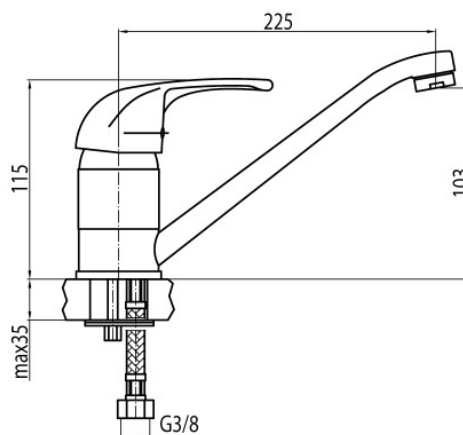

Series Logic

Standing kitchen mixer with rotating spout

Code	Cartridge	Flow class	Hoses	EAN13
2450930	cartridge Φ 40 low	A	G3/8	5907451965566
2448670	cartridge Φ 40 low	A	G1/2	5907451970157

Product usage:

For use in with cold and hot water systems in buildings

Type:

Kitchen mixer

Guarantee:

25-year

Technical data/Operating parameters:

Recommended working pressure: 0,1-0,5 MPa,
Max temperature: 90°C

Used materials: