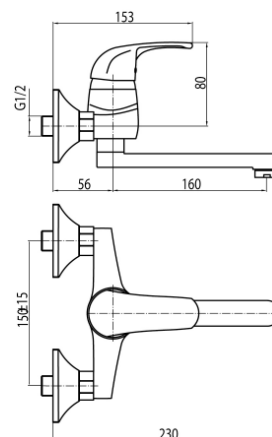

Series Logic

Wall mounted washbasin mixer

Code	Cartridge	Flow class	Connection	EAN13
2450920	cartridge Φ 40 low	A	G1/2	5907451965559

Product usage:

For use in with cold and hot water systems in buildings

Type:

Washbasin mixers

Guarantee:

25-year

Technical data/Operating parameters:

Recommended working pressure: 0,1-0,5 MPa,
Max temperature: 90°C

Used materials:

brass

Finish: