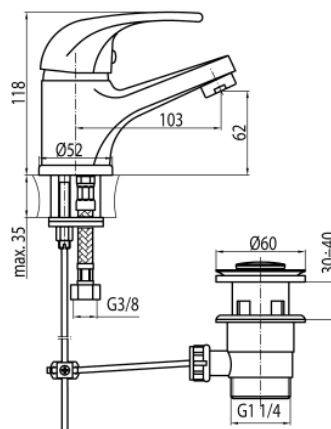

Series Logic

Washbasin mixer with manual pop-up drain

Code	Cartridge	Flow class	Hoses	EAN13
2450900	cartridge Φ 40 low	A	G3/8	5907451965535
2448650	cartridge Φ 40 low	A	G1/2	5907451970133

Product usage:

For use in with cold and hot water systems in buildings

Type:

Washbasin mixers

Guarantee:

25-year

Technical data/Operating parameters:Recommended working pressure: 0,1-0,5 MPa,
Max temperature: 90°C**Used materials:**

brass

Finish:

chrome