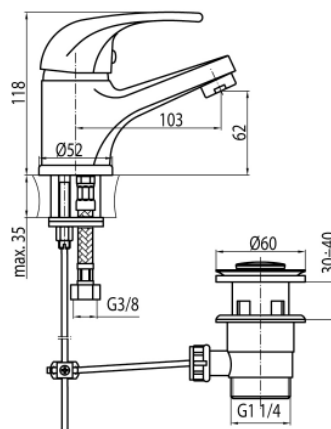

Series Logic

Washbasin mixer with manual pop-up drain

Code	Cartridge	Flow class	Hoses	EAN13
2450880	cartridge Φ 40 low	Z	G3/8	5907451966310
2450860	cartridge Φ 40 low	A	G1/2	5907451970676

Product usage:

For use in with cold and hot water systems in buildings

Type:

Washbasin mixers

Guarantee:

25-year

Technical data/Operating parameters:Recommended working pressure: 0,1-0,5 MPa,
Max temperature: 90°C**Used materials:**

brass

Finish:

chrome