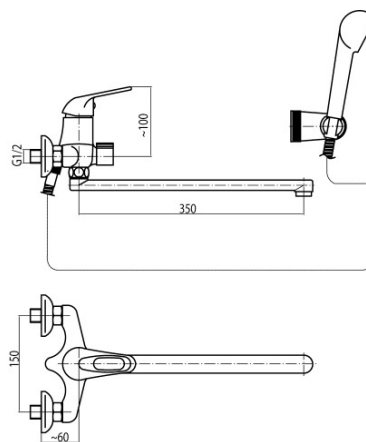

Series Logic

Wall-mounted bath tub / wash basin mixer with accessories

Code	Cartridge	Flow class	Connection	EAN13
2450750	cartridge Φ 35 low	S/Z	G1/2	5907451971246

Product usage:

For use in with cold and hot water systems in buildings

Type:

Bath tub / wash basin mixers

Technical data/Operating parameters:Recommended working pressure: 0,1-0,5 MPa,
Max temperature: 90°C**Guarantee:**

25-year

Used materials:

brass

Finish:

chrome