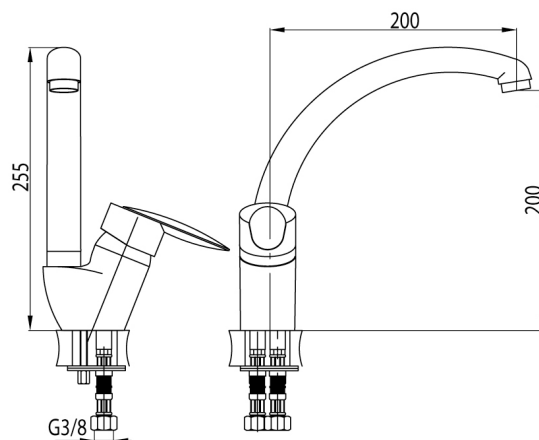

Series Delta

Standing kitchen mixer with side lever

Code	Cartridge	Flow class	Hoses	EAN13
2450070	cartridge Φ 40 high	A	G3/8	5907451917077
2450230	cartridge Φ 40 high	A	G1/2	5907451938034

Product usage:

For use in with cold and hot water systems in buildings

Type:

Kitchen mixer

Guarantee:

25-year

Technical data/Operating parameters:Recommended working pressure: 0,1-0,5 MPa,
Max temperature: 90°C**Used materials:**

brass

Finish:

chrome