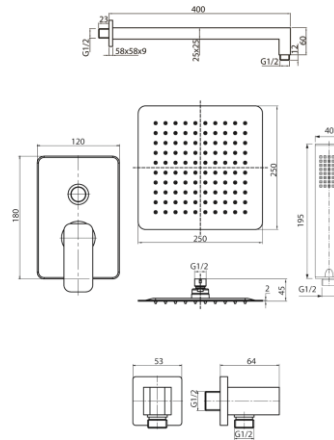

Series Carré

Concealed shower set

| Code | Flow class | EAN13 |
|---------|------------|---------------|
| 2449980 | A/Z | 5907451972465 |

Product usage:

For use in with cold and hot water systems in buildings

Type:

Shower sets

Guarantee:

2-year
(25-year mixer,
other parts 2-year)

Technical data/Operating parameters:

Max pressure: 1,0 MPa,
Max temperature: 90°C

Used materials:

- CARRÉ shower head 250 x 250 x 2mm
- KVADRO riser rail
- CARRÉ flush-mounted shower mixer tap
- KVADRO Plus water inlet angle valve
- CARRÉ 1-function shower hand
- braided shower hose PVC SilverShine