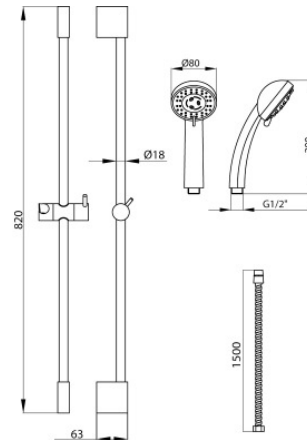

Series Cool

3-function shower set with soap dish

Code	Flow class	EAN13
2449940	Z	5907451966167

Product usage:

For use in with cold and hot water systems in buildings

Type:

Shower sets

Technical data/Operating parameters:

Max pressure: 0,5 MPa,

Max temperature: 70°C

Guarantee:

5-year

Used materials:

hardened steel, copolymer ABS

Finish:

chrome