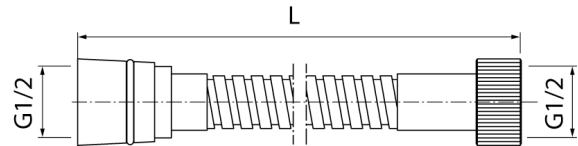

Accessories and spare parts

Double-braided shower hose

Code	Dimensions	EAN13
2449810	1200 mm	5907451921074
2449820	1500 mm	5907451921098

Product usage:

For use in with cold and hot water systems in buildings

Type:

Shower hoses

Guarantee:

2-year

Technical data/Operating parameters:

Max pressure: 0,5 MPa,
Max temperature: 70°C

Used materials:

brass