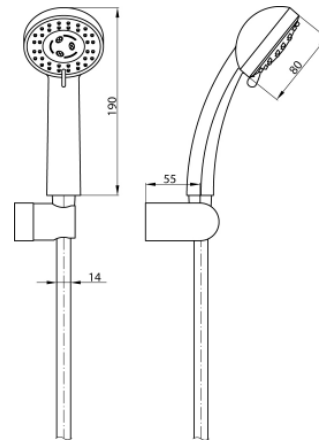

Series Vera

3-function shower set

Code	Flow class	EAN13
2449550	Z	5907451966136

Product usage:

For use in with cold and hot water systems in buildings

Type:

Shower sets

Guarantee:

2-year

Technical data/Operating parameters:

Max pressure: 0,5 MPa,
Max temperature: 70°C

Used materials:

ABS copolymer

Finish:

chrome