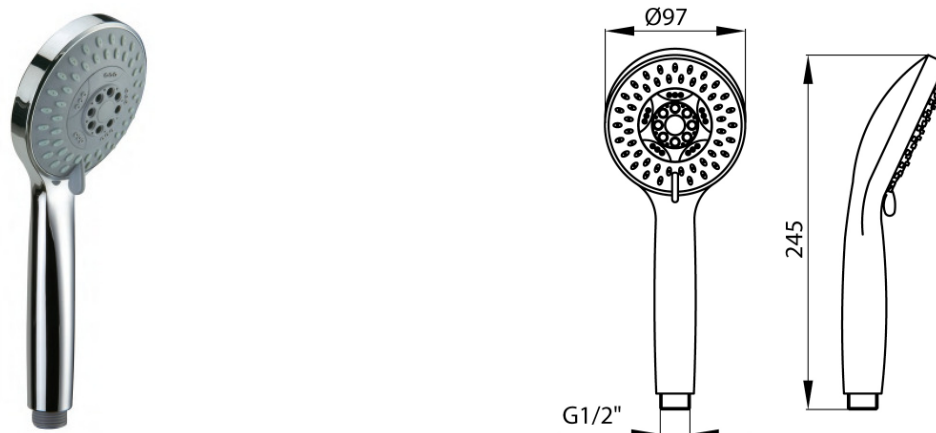

**Series Cozy**

## 5-functional shower head

**Product usage:**

For use in with cold and hot water systems in buildings

**Type:**

Shower heads

**Guarantee:**

2-year

**Technical data/Operating parameters:**

Max pressure: 0,5 MPa,  
Max temperature: 70°C

**Used materials:**

ABS plastic

**Finish:**

chrome