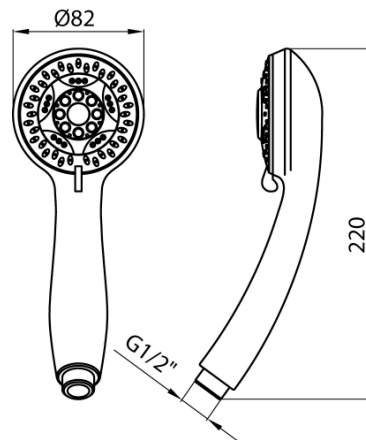

Series Wet

5-functional shower head

Code	EAN13
2449450	5907451966228

Product usage:

For use in with cold and hot water systems in buildings

Type:

Shower heads

Guarantee:

2-year

Technical data/Operating parameters:

Max pressure: 0,5 MPa,
Max temperature: 70°C

Used materials:

ABS plastic

Finish:

chrome