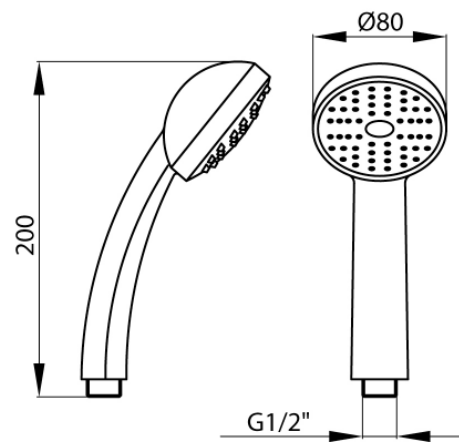

**Series Soul**

## Shower head

Code	EAN13
2449420	5907451966198

**Product usage:**

For use in with cold and hot water systems in buildings

**Type:**

Shower heads

**Guarantee:**

2-year

**Technical data/Operating parameters:**

Max pressure: 0,5 MPa,  
Max temperature: 70°C

**Used materials:**

ABS plastic

**Finish:**

chrome