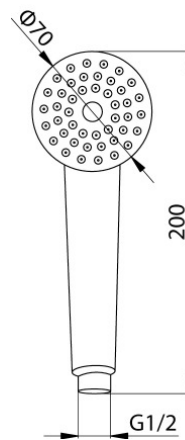

Series Orta

Shower head

| Code | EAN13 |
|---------|---------------|
| 2449410 | 5907451938669 |

Product usage:

For use in with cold and hot water systems in buildings

Type:

Shower heads

Guarantee:

2-year

Technical data/Operating parameters:

Max pressure: 0,5 MPa,
Max temperature: 70°C

Used materials:

ABS plastic

Finish:

chrome