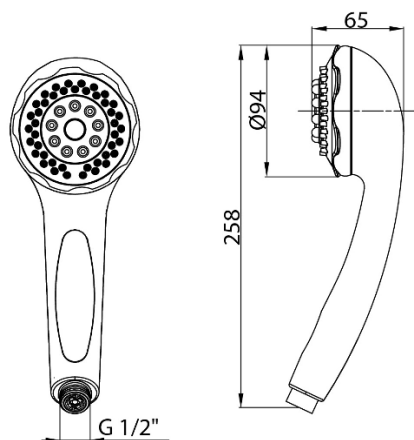

Series Cirrus

3-functional shower head

Code	EAN13
2449320	5907451924266

Product usage:

For use in with cold and hot water systems in buildings

Type:

Shower heads

Guarantee:

2-year

Technical data/Operating parameters:

Max pressure: 0,5 MPa,
Max temperature: 70°C

Used materials:

ABS plastic

Finish:

chrome