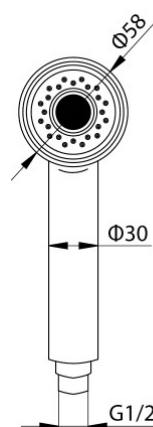

Accessories and spare parts

Double-function shower head for pull-out spray mixers

Code	EAN13
2449310	5907451924365

Product usage:

For use in with cold and hot water systems in buildings

Type:

Shower heads

Guarantee:

2-year

Technical data/Operating parameters:

Max pressure: 0,5 MPa,
Max temperature: 70°C

Used materials:

ABS plastic

Finish:

chrome