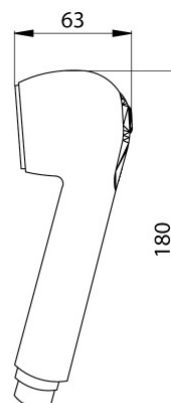

Accessories and spare parts

Double-function shower head for pull-out spray mixers

Code	EAN13
2449310	5907451924365

Product usage:

For use in with cold and hot water systems in buildings

Type:

Shower heads

Guarantee:

2-year

Technical data/Operating parameters:

Max pressure: 0,5 MPa,
Max temperature: 70°C

Used materials:

ABS plastic

Finish:

chrome