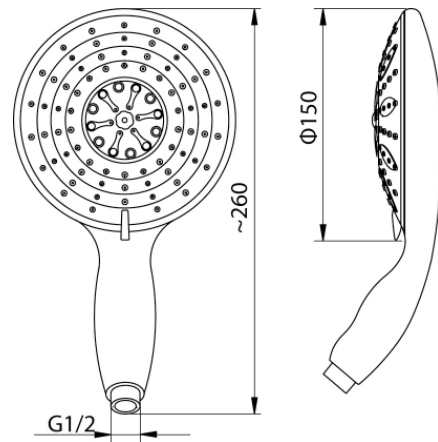

Series Redo

5-functional shower head

Code	EAN13
2449200	5907451920503

Product usage:

For use in with cold and hot water systems in buildings

Type:

Shower heads

Guarantee:

2-year

Technical data/Operating parameters:

Max pressure: 0,5 MPa,
Max temperature: 70°C

Used materials:

ABS plastic

Finish:

chrome