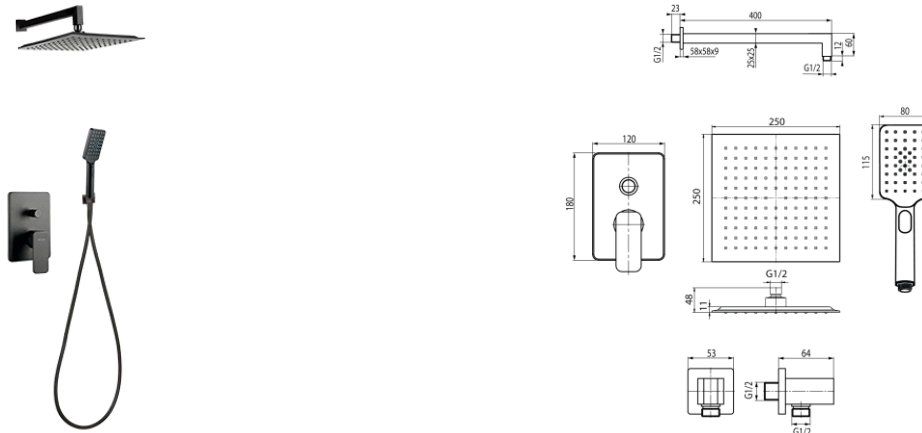

Series Carré Black

Concealed shower set

Code	Flow class	EAN13
2448850	C/A	5902273547570

**Product usage:**

For use in with cold and hot water systems in buildings

**Type:**

Shower sets

**Guarantee:**

2-year  
(25-year mixer,  
other parts 2-year)

**Technical data/Operating parameters:**

Max pressure: 1,0 MPa,  
Max temperature: 90°C

**Used materials:**

- shower head 250 x 250
- KVADRO BLACK riser rail
- flush-mounted shower mixer tap
- KVADRO PLUS BLACK water inlet angle valve
- DALI BLACK 3-function shower hand
- braided shower hose PVC Black