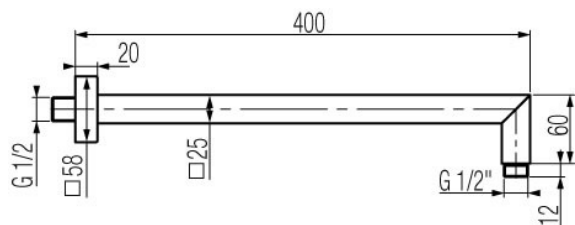

Series Kvadro

Wall-mounted riser rail 400mm

Code	EAN13
2448470	5907451972977

Product usage:

For use in with cold and hot water systems in buildings

Type:

Riser rails

Technical data/Operating parameters:Max pressure: 0,5 MPa,
Max temperature: 70°C**Guarantee:**