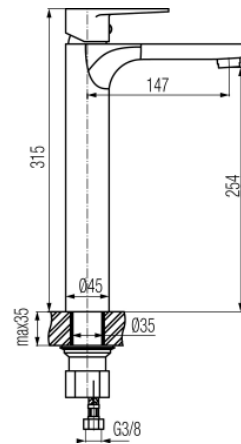

## Washbasin high mixer

Code	Cartridge	Flow class	Hoses	EAN13
2447910	cartridge $\Phi$ 35	Z	G3/8	5902273514404
2447911	cartridge $\Phi$ 35	Z	G1/2	5902273516613

**Product usage:**

For use in with cold and hot water systems in buildings